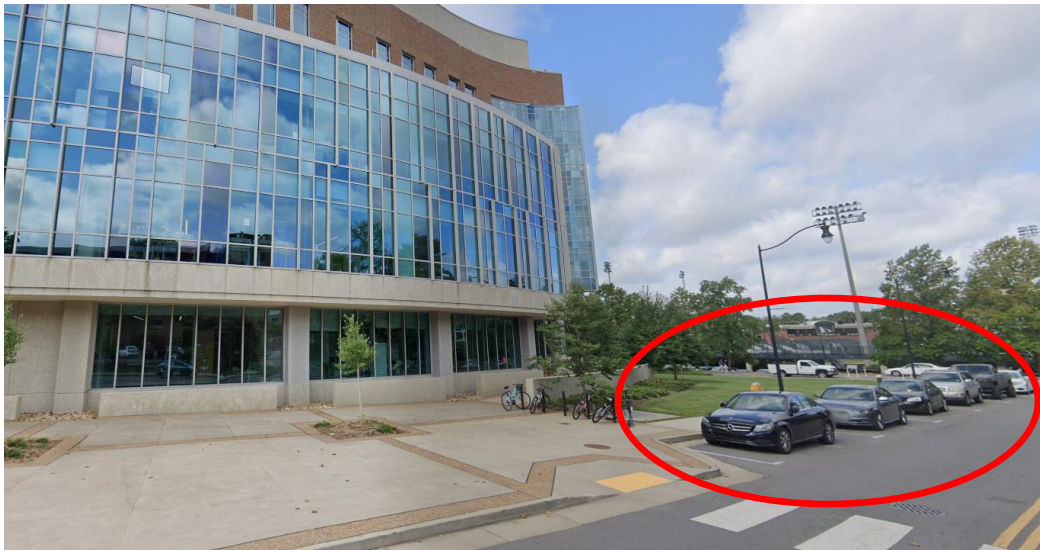

## Parking Instructions for Study Participants

Navigate to the Engineering and Science Building at Vanderbilt University located at following address:

**2414 Highland Ave**

**Nashville, TN 37212**

We will have rented a space for you outside of the building for the day. The space will be located on the Garland Avenue side of the building in one of the spots pictured below: