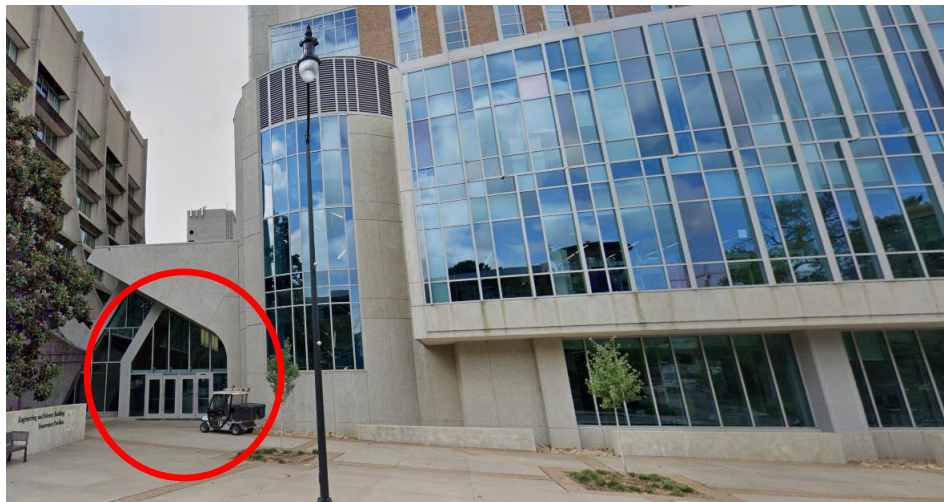

Enter the building's lobby via the entrance pictured below: