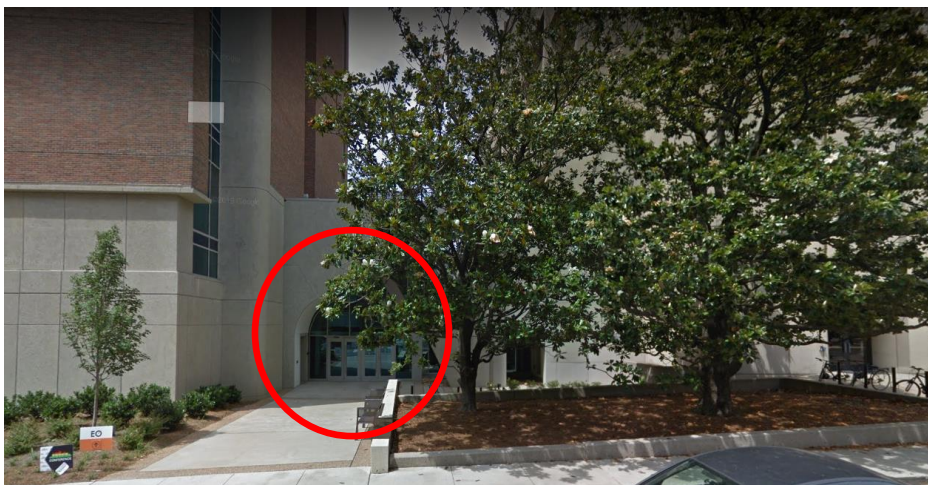

Parking Instructions for Lab Visitors

Navigate to the **25th Avenue Garage** at Vanderbilt University located at following address:

2401 Highland Ave

Nashville, TN 37212

You will need to enter the garage at the Highland Avenue entrance, pictured below:

Paid parking is available to you on the floor you enter the garage on. The fees will vary depending on time with a max of \$15 for the entire day.

The Engineering and Science Building is located directly across from the garage on Highland Avenue. Enter the building's lobby via the entrance across from the garage, pictured below: